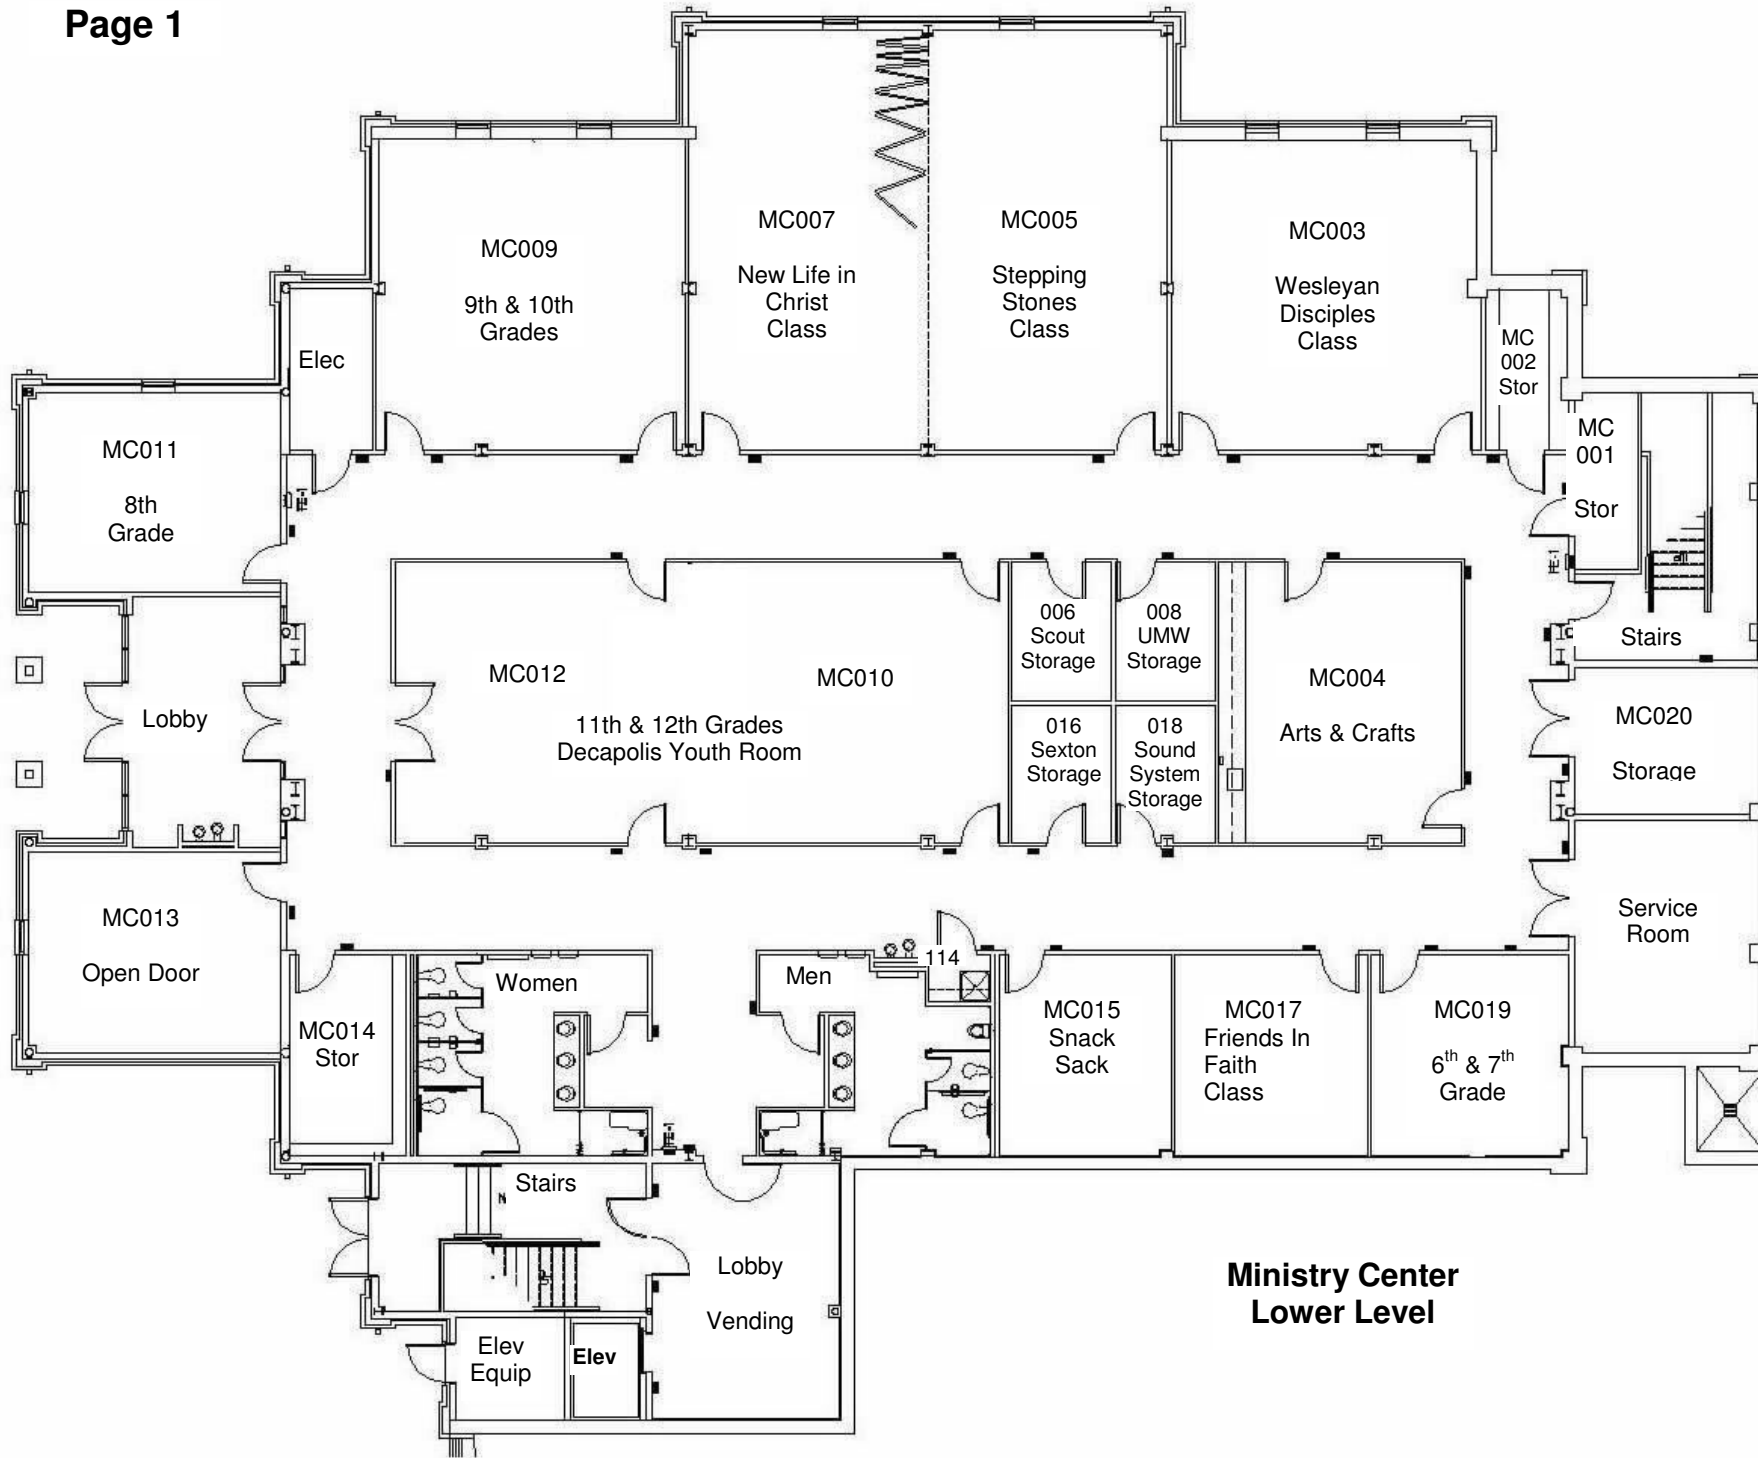

Ministry Center Main Level

Ministry Center Upper Level

**Lexington
United Methodist
Church
Ministry Center
Room Locator**

**Ministry Center
Lower Level**

This brochure “insert” is designed to help you locate rooms in the Lexington UMC Ministry Center. The floor plan on Page 1 of the insert shows the Lower Level of the Ministry Center, and the floor plan on Page 2 shows the Main Level and Upper Level of the Ministry Center. All youth rooms (Grades 6-12), some adult classrooms, and an Arts and Crafts Room are located on the Lower Level. Wesley Hall, a stage, the Leisure Ministry office, the Media Center, and restrooms with showers are on the Main Level. The Susanna Wesley Prayer Room and the Light/Sound Room are on the Upper Level.

The floor plan of the Main Church Building is on the Sunday School Brochure. All children’s rooms, some adult classrooms, the Asbury Hall, church offices, choir room, and the sanctuary are located in the Main Church Building. Information about Sunday School classes are included in the Sunday School Brochure.