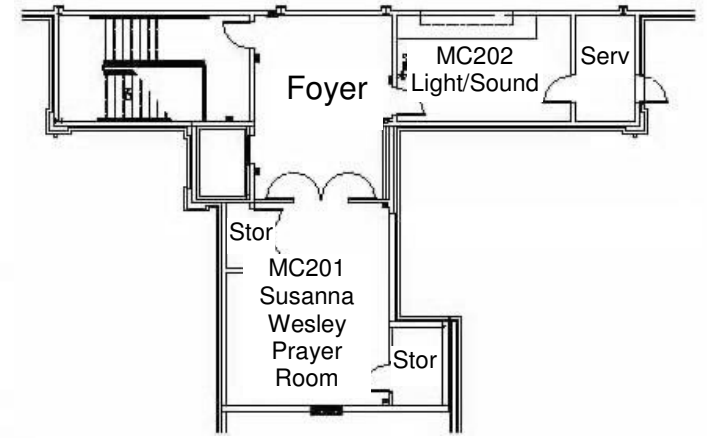

Ministry Center Main Level

Ministry Center Upper Level

**Lexington
United Methodist
Church
Ministry Center
Room Locator**

**Ministry Center
Lower Level**

This brochure “insert” is designed to help you locate rooms in the Lexington UMC Ministry Center. The floor plan on Page 1 of the insert shows the Lower Level of the Ministry Center, and the floor plan on Page 2 shows the Main Level and Upper Level of the Ministry Center. All youth rooms (Grades 6-12), some adult classrooms, and an Arts and Crafts Room are located on the Lower Level. Wesley Hall, a stage, the Leisure Ministry office, the Media Center, and restrooms with showers are on the Main Level. The Susanna Wesley Prayer Room and the Light/Sound Room are on the Upper Level.

The floor plan of the Main Church Building is on the Sunday School Brochure. All children’s rooms, some adult classrooms, the Asbury Hall, church offices, choir room, and the sanctuary are located in the Main Church Building. Information about Sunday School classes are included in the Sunday School Brochure.